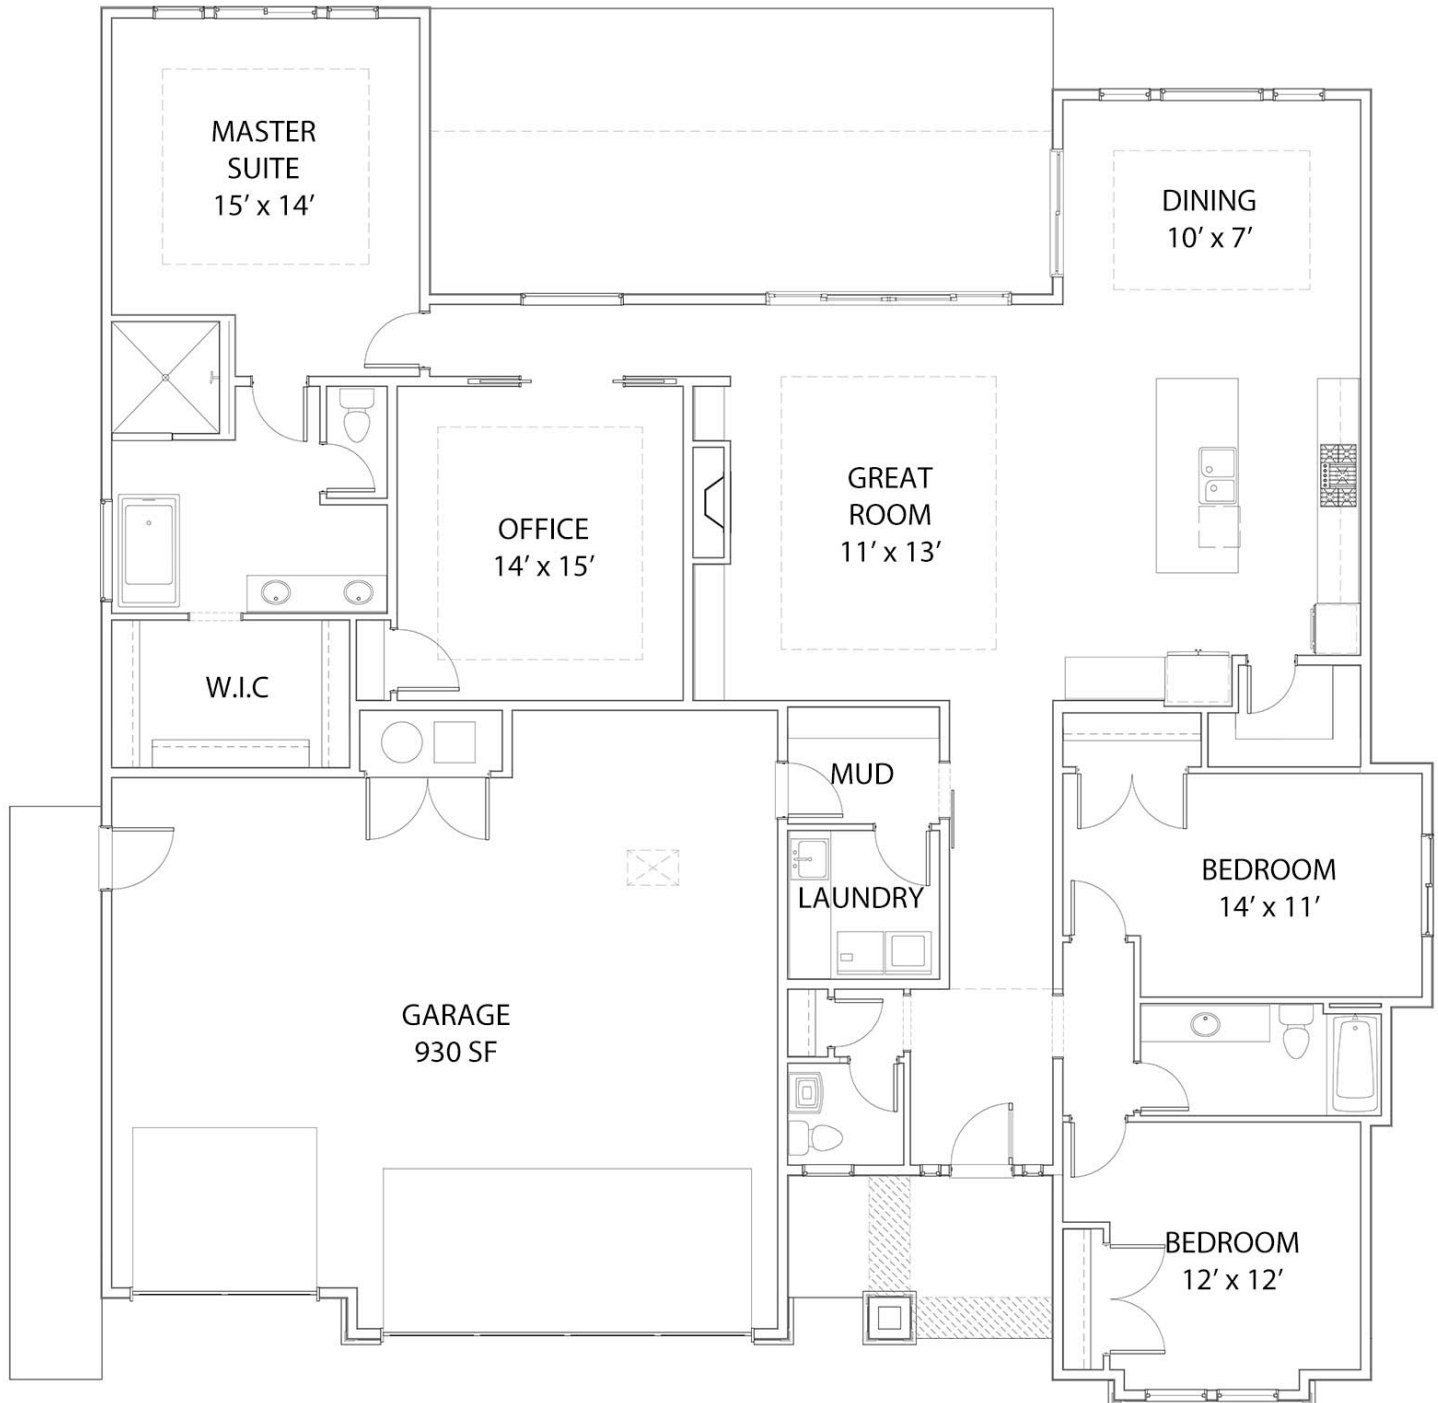

THE SAPPHIRE

~2,400+ sqft | 3 bedrooms | 2.5 baths | Bonus

*PHOTO SIMILAR

*PHOTO SIMILAR

ALTURAS HOMES

PLAN DETAILS

- 3-car garage
- Single level
- Plumbed for central vac
- Bosch and/or Thermador appliances
- Built-in entertainment cabinets
- Covered patio deck

See the available Sapphire homes and floor plan selection details on www.alturashomes.com

See more photos on *Instagram*
 @alturashomes

Learn more about this floor plan at
 www.alturashomes.com/floor-plans/sapphire

*PHOTO SIMILAR

THE SAPPHIRE

~2,400+ sqft | 3 bedrooms | 2.5 baths | Office

ALTURAS HOMES

Flooring may change between communities.

UPDATED ON: SEPTEMBER 15, 2020

Prices, features, specifications, availability, flooring design, and other related information is subject to change without notice. Price is subject to change anytime. Flooring indicated is subject to change. For each floor plan, buyer to verify all details with a listing agent.