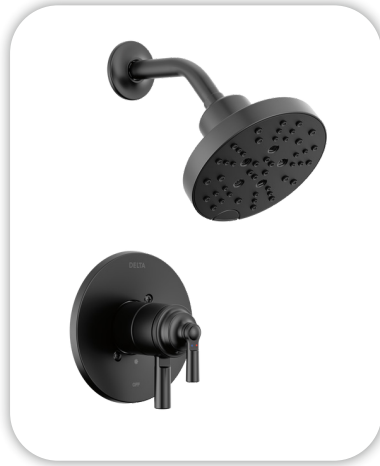

Kitchen Selections

Lighting

Great Room: Capital Lighting / 445601KB
Kitchen Island: Visual Comfort / CP1021AI

Faucets

Kitchen Sink: Kohler Whitehaven K-6489-0
Kitchen Faucet: Delta Trinsic 9159-BL-DST

Appliances

Cooktop/Rangetop: Thermador 48" Range / PRD486WDHU
Oven: Bosch 800 Series Single Oven / HBL8453UC
Microwave: Bosch 30" Microwave / HMB50152UC
Dishwasher: Thermador 24" Dishwasher / DWHD650WFP
Refrigerator: Thermador 30" Column Fridge / T30IR905SP
Freezer: Thermador 30" Column Freezer / T30IF905SP
Beverage Fridge: Summit model SCR1841BCSS 18"

Bathroom Selections

Lighting

Bathroom: Visual Comfort / CV1023AI

Faucets

Bathroom Sinks: Proflo PF1714UAWH
Master Bath Faucets: Delta Saylor 536-BLMPU-DST
Master Bath Shower: Delta Saylor (M17) T17235-BL
Master Tub: Signature Hardware Hibiscus SHHBFSO6731WH / 66" x 32"
Master Tub Filler: Delta Saylor T2736-BL