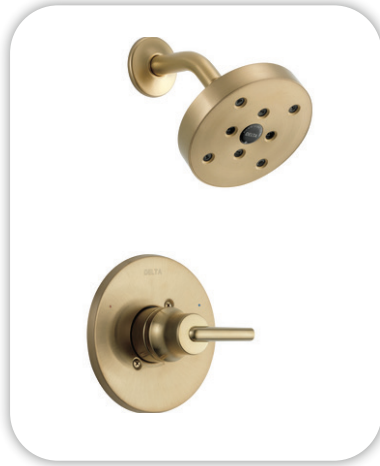

Bathroom Selections

Lighting

Bathroom: Capital Lighting / 147021AD-534

Faucets

Bathroom Sinks: Proflo PF1713UWH
Master Bath Faucets: Delta Trinsic 559HA-CZ-DST
Master Bath Shower: Delta Trinsic (M14) T14259-CZ
Master Tub: Signature Hardware Hibiscus SHHBFSRT5930WH / 60" x 32"
Master Tub Filler: Delta Trinsic T2759-CZ