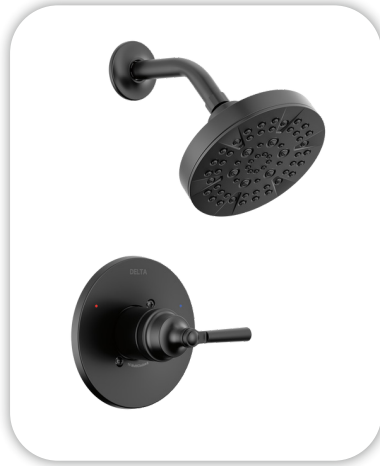

Generation Lighting / 6585101-112

Faucets

Kitchen Sink:

Signature Hardware Sitka SHSKDM1BZ4

Kitchen Faucet:

Delta Essa 9113-BL-DST

Appliances

Cooktop/Rangetop:

Bosch Gas Slide in Range / HG18056UC

Microwave:

LG Pantry Microwave / LMC1575ST

Dishwasher:

Bosch 100 Series 24" Dishwasher / SHXM4AY55N

Bathroom Selections

Lighting

Bathroom: Savoy House / M80047MBK

Faucets

Bathroom Sinks: Proflo PF1714UAWH
Master Bath Faucets: Delta Saylor 2535-BLMPU-DST
Master Bath Shower: Delta Saylor (M14) T14235-BL
Master Tub: Signature Hardware SHSKS6032WH / 60" x 32"
Master Tub Filler: Delta Saylor T2735-BL