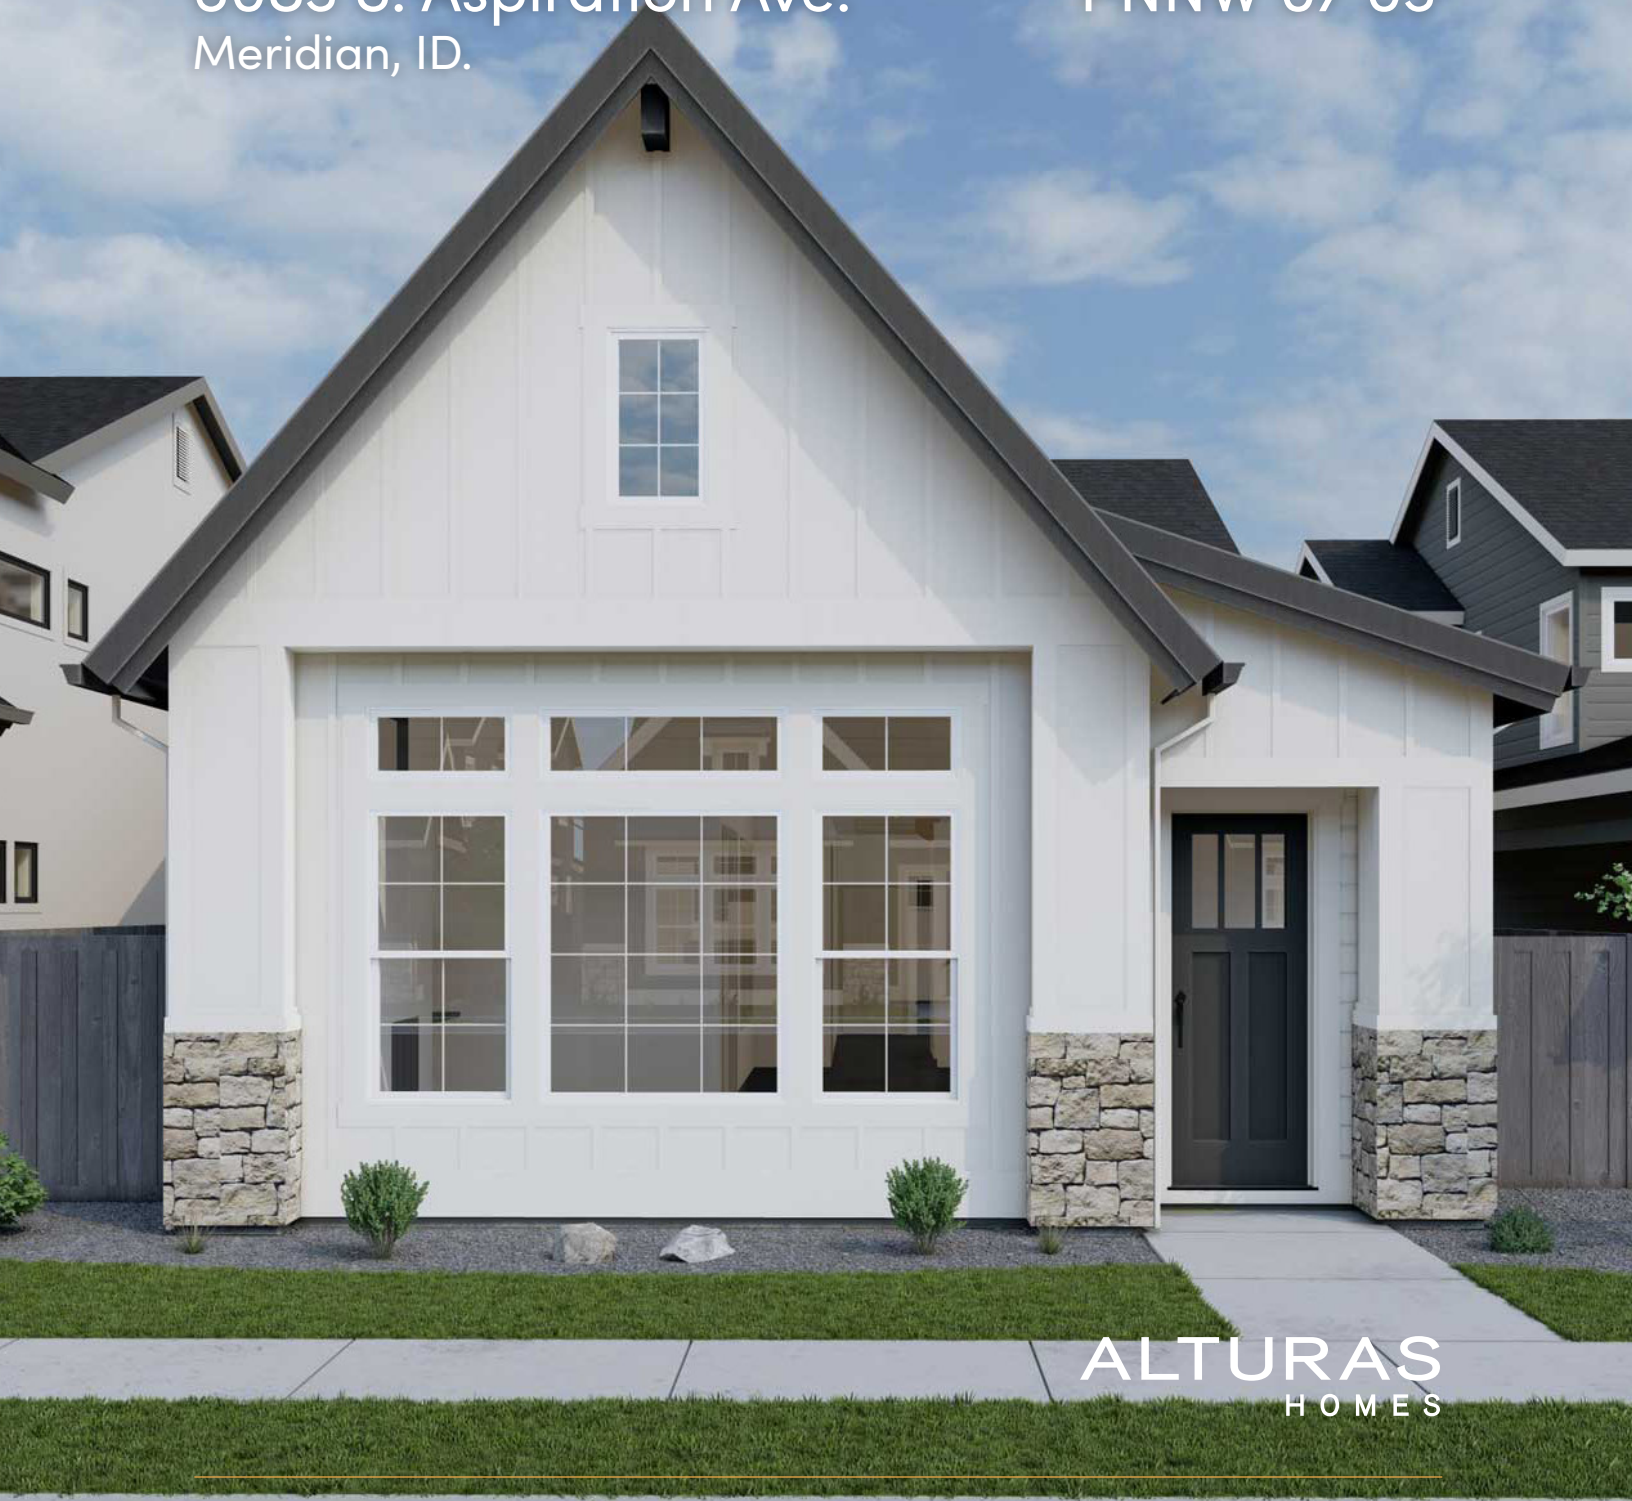

The Bellevue

6083 S. Aspiration Ave.
Meridian, ID.

PNNW 07 03

ALTURAS
HOMES

Colors and Vision Board

Exterior Colors

Interior Colors

Designer's Vision Board for PNNW 07 03