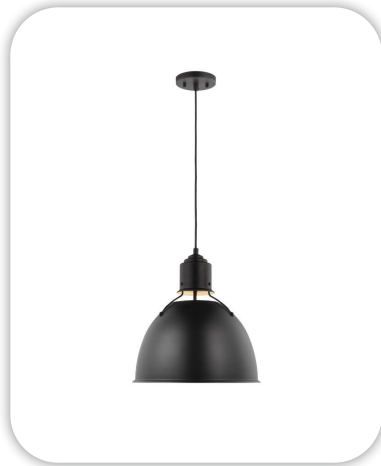

Kitchen Selections

Lighting

Great Room:

Visual Comfort / 3190505-112

Kitchen Island:

Visual Comfort / 6680301-112 MB

Faucets

Kitchen Sink:

Kohler Iron Tones K-5707-0

Kitchen Faucet:

Delta Trinsic 9159-BL-DST

Appliances

Cooktop/Rangetop:

Bosch Gas Slide in Range / HG18056UC

Microwave:

LG Pantry Microwave / LMC1575ST

Dishwasher:

Bosch 100 Series 24" Dishwasher / SHXM4AY55N