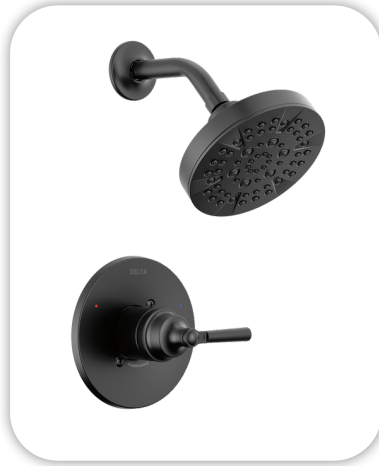

Kitchen Selections

Lighting

Kitchen Island: Visual Comfort / 5115004-112

Faucets

Kitchen Sink: Kohler Iron Tones K-5707-0
Kitchen Faucet: Delta Trinsic 9159-BL-DST

Appliances

Cooktop/Rangetop: Bosch Gas Slide in Range / HGI8056UC
Microwave: LG Pantry Microwave / LMC1575ST
Dishwasher: Bosch 100 Series 24" Dishwasher / SHXM4AY55N

Bathroom Selections

Lighting

Bathroom: Capital Lighting / 147021MB-534

Faucets

Bathroom Sinks: Proflo PF1713UWH
Master Bath Faucets: Delta Saylor 536-BLMPU-DST
Master Bath Shower: Delta Saylor (M14) T14235-BL
Master Tub: Signature Hardware Hibiscus SHHBFSRT5930WH / 60" x 32"
Master Tub Filler: Delta Saylor T2736-BL