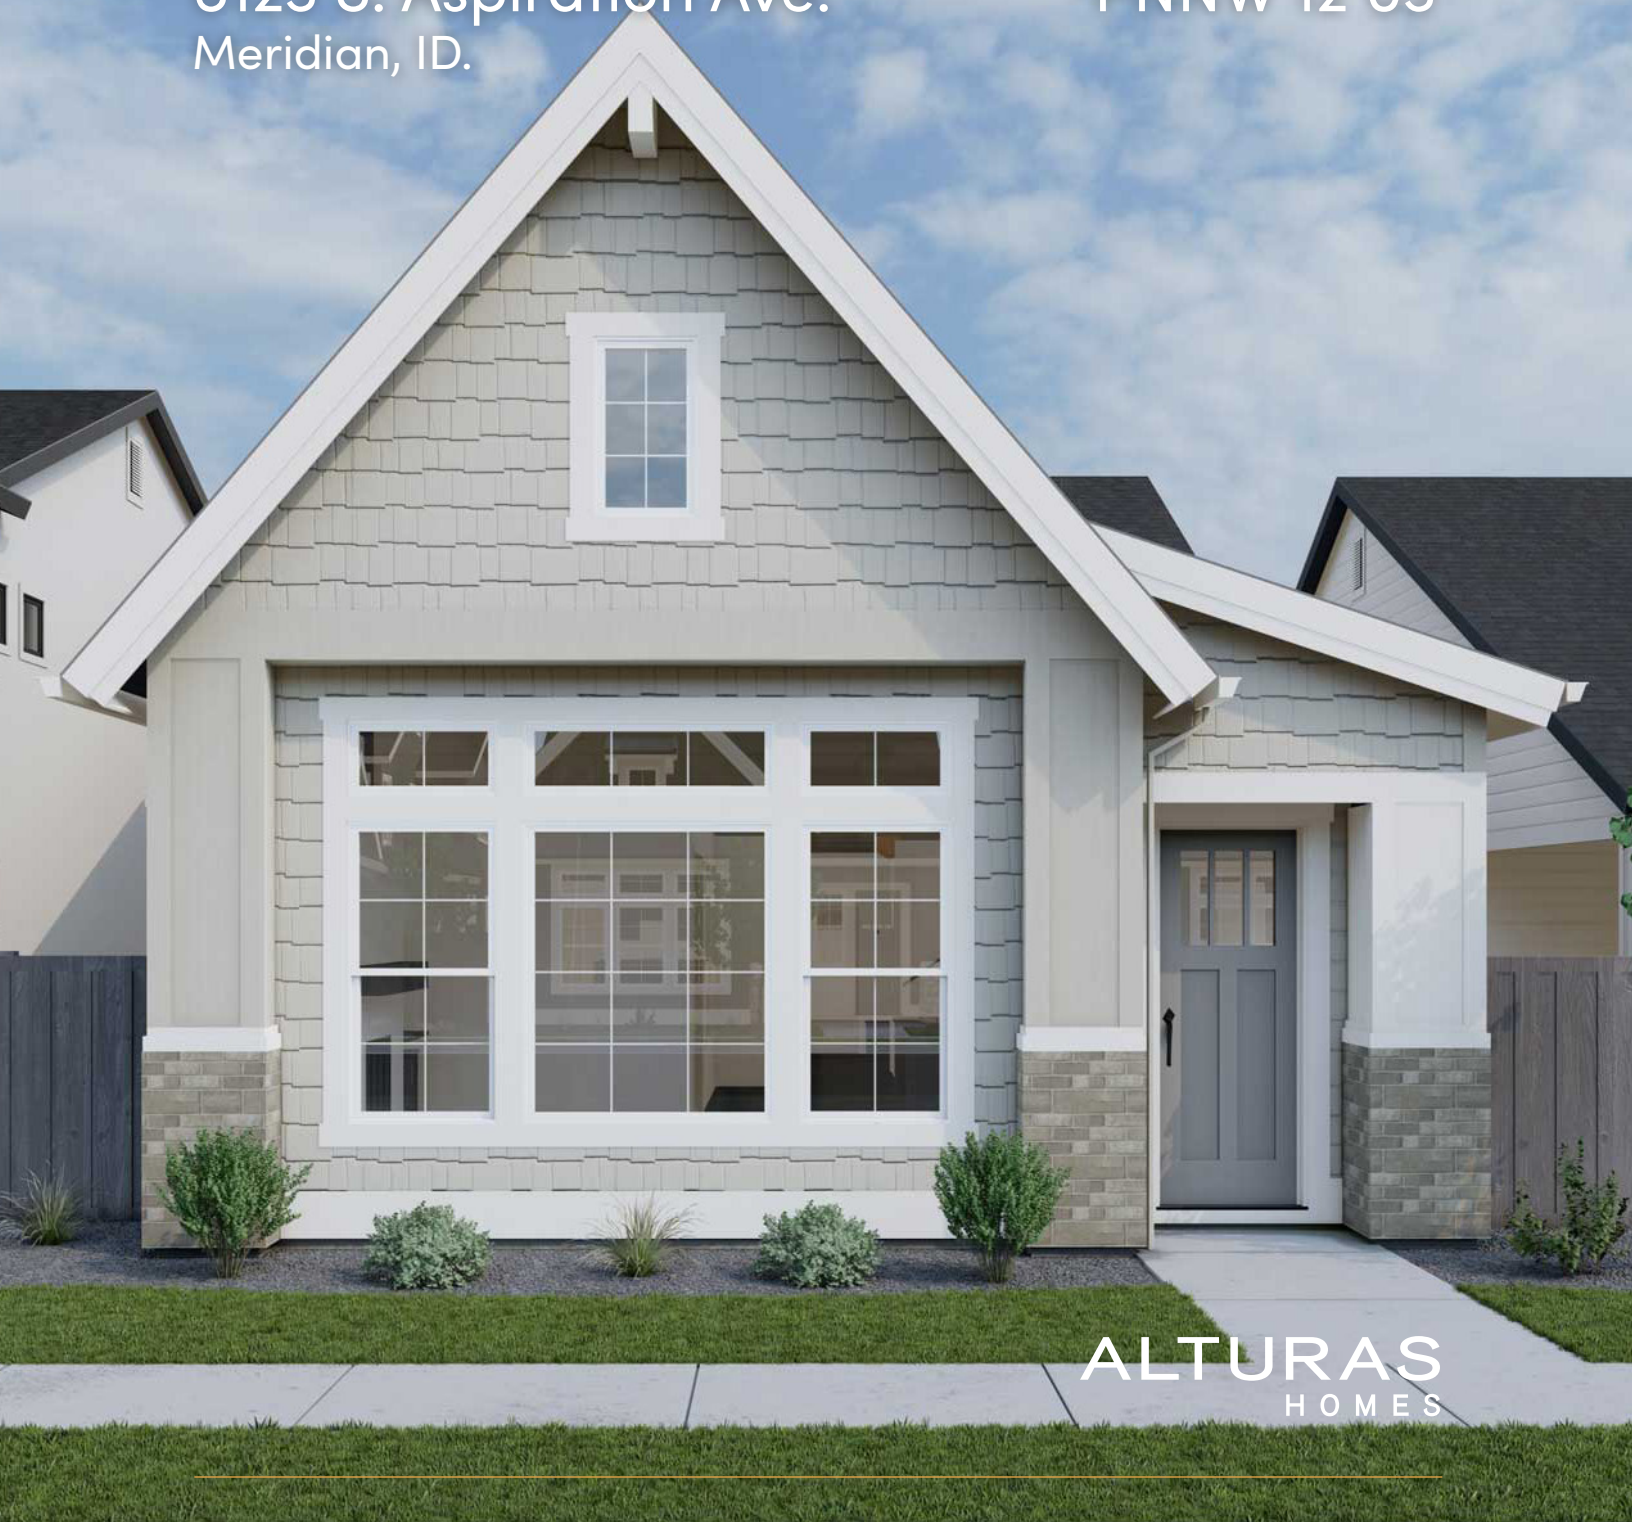

The Bellevue

6123 S. Aspiration Ave.
Meridian, ID.

PNNW 12 03

ALTURAS
HOMES

Marketed exclusively by agents from Boise Premier Real Estate®

Updated on August 31, 2023

Colors and Vision Board

Exterior Colors