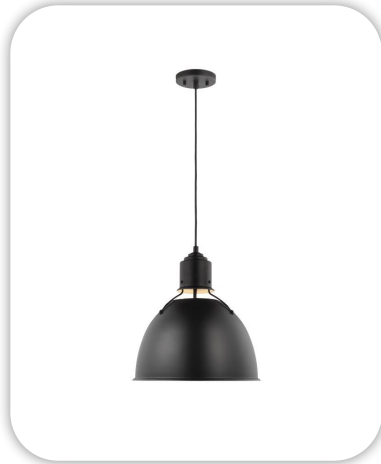


The Madison with Bonus

4571 W. Drango Dr.
Meridian, ID.

QTSE 07 02

ALTURAS
HOMES

Colors and Vision Board

Exterior Colors

Interior Colors

Designer's Vision Board for QTSE 07 02

Kitchen Selections

Lighting

Dining:

Kichler / 82372

Kitchen Island:

Visual Comfort / 6680301-112 MB

Faucets

Kitchen Sink:

Kohler Iron Tones K-6625-0

Kitchen Faucet:

Delta Trinsic 9159-BL-DST

Appliances

Cooktop/Rangetop:

Bosch 36" Cooktop / NGM5656UC

Oven:

Bosch 500 Series Double Oven / HBL5651UC