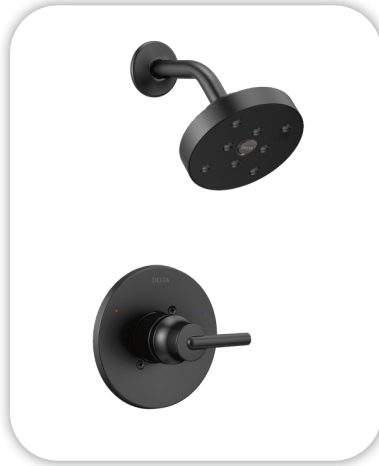

Kitchen Selections

Lighting

Dining:

Kichler / 82372

Kitchen Island:

Visual Comfort / 6680301-112 MB

Faucets

Kitchen Sink:

Kohler Iron Tones K-6625-0

Kitchen Faucet:

Delta Trinsic 9159-BL-DST

Appliances

Cooktop/Rangetop:

Bosch 36" Cooktop / NGM5656UC

Oven:

Bosch 500 Series Double Oven / HBL5651UC

Microwave:

Bosch 30" Microwave / HMB50152UC

Dishwasher:

Bosch 100 Series 24" Dishwasher / SHXM4AY55N

Bathroom Selections

Lighting

Bathroom: Capital Lighting / 147021MB-534

Faucets