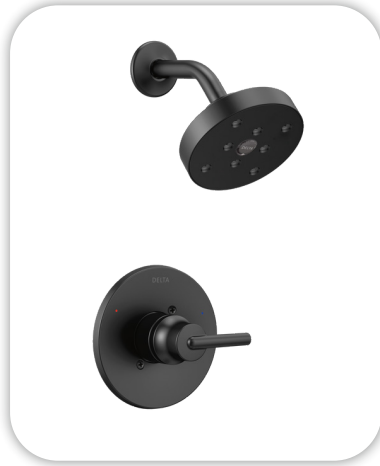

Lighting

Kitchen Island: Hinkley / 46897BX

Faucets

Kitchen Sink: Kohler Iron Tones K-6625-0
Kitchen Faucet: Delta Trinsic 9159-BL-DST

Appliances

Cooktop/Rangetop: Bosch 36" Cooktop / NGM5656UC
Oven: Bosch 500 Series Single Oven / HBL5451UC
Microwave: Bosch 30" Microwave / HMB50152UC
Dishwasher: Bosch 100 Series 24" Dishwasher / SHXM4AY55N

Bathroom Selections

Lighting

Bathroom: Hinkley / 51183BK

Faucets

Bathroom Sinks:

Master Bath Faucets: Delta Trinsic 559HA-BL-DST

Master Bath Shower: Delta Trinsic (M14) T14259-BL

Master Tub: Signature Hardware Hibiscus SHHBFSO6731WH / 66" x 32"

Master Tub Filler: Delta Trinsic T2759-BL