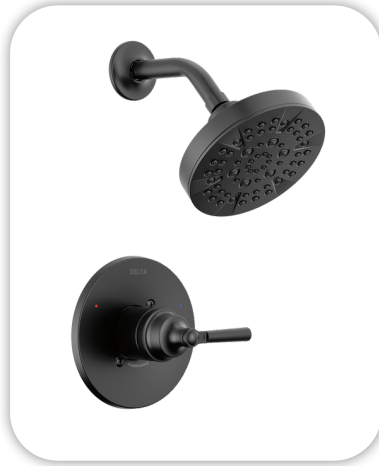

Bathroom Selections

Lighting

Bathroom: Capital Lighting / 148831MB-542

Faucets

Bathroom Sinks: Proflo PF1713UWH
Master Bath Faucets: Delta Saylor 536-BLMPU-DST
Master Bath Shower: Delta Saylor (M14) T14235-BL
Master Tub: Signature Hardware Hibiscus SHHBFSR6731WH / 66" x 32"
Master Tub Filler: Delta Saylor T2735-BL