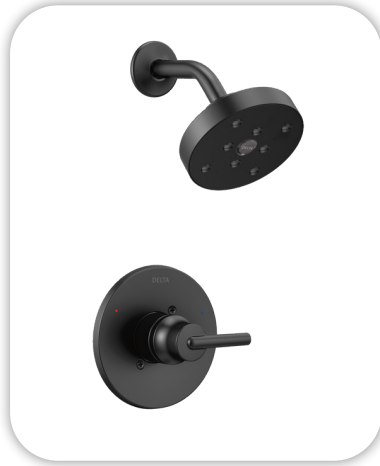

Lighting

Dining: Kichler / 82372
Kitchen Island: Capital Lighting / 325712MB

Faucets

Kitchen Sink: Kohler Iron Tones K-6625-0
Kitchen Faucet: Delta Trinsic 9159-BL-DST

Appliances

Cooktop/Rangetop: Bosch 36" Cooktop / NGM5656UC
Oven: Bosch 500 Series Single Oven / HBL5451UC
Microwave: Bosch 30" Microwave / HMB50152UC
Dishwasher: Bosch 100 Series 24" Dishwasher / SHXM4AY55N

Bathroom Selections

Lighting

Bathroom: Capital Lighting / 148931MB-541

Faucets

Bathroom Sinks: Proflo PF1714UAWH
Master Bath Faucets: Delta Trinsic 559LF-BL-LPU
Master Bath Shower: Delta Trinsic (M14) T14259-BL
Master Tub: Signature Hardware Hibiscus SHHBFSO6731WH / 66" x 32"
Master Tub Filler: Delta Trinsic T2759-BL