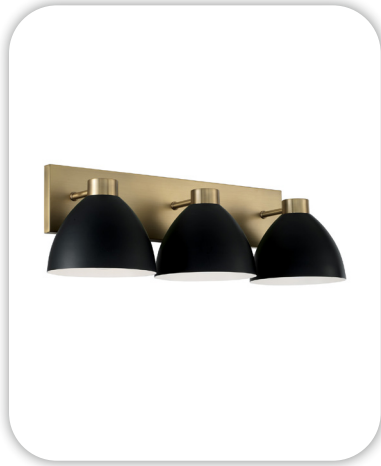

Bathroom Selections

Lighting

Bathroom: Capital Lighting / 152031AB

Faucets

Bathroom Sinks: Proflo PF1713UWH
Master Bath Faucets: Delta Trinsic 559LF-BL-LPU
Master Bath Shower: Delta Trinsic (M14) T14259-BL
Master Tub: Signature Hardware Hibiscus SHHBFSR6731WH / 66" x 32"
Master Tub Filler: Delta Trinsic T2759-BL