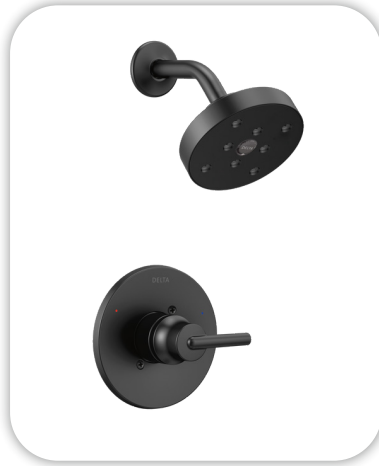

Bathroom Selections

Lighting

Bathroom: Capital Lighting / 152031AB

Faucets

Bathroom Sinks: Proflo PF1713UWH
Master Bath Faucets: Delta Trinsic 559LF-BL-LPU
Master Bath Shower: Delta Trinsic (M14) T14259-BL
Master Tub: Signature Hardware Hibiscus SHHBFSR6731WH / 66" x 32"
Master Tub Filler: Delta Trinsic T2759-BL