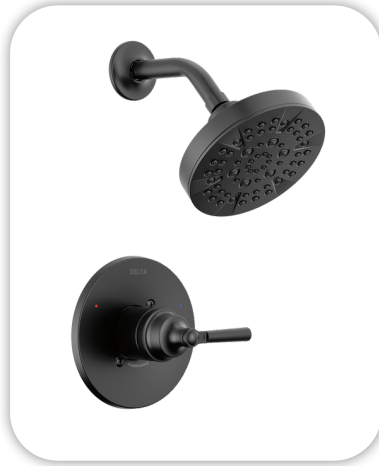

Kitchen Selections

Lighting

Great Room: Capital Lighting / 452191MB
Kitchen Island: Quorum / 823-59

Faucets

Kitchen Sink: Kohler Iron Tones K-5707-0
Kitchen Faucet: Delta Trinsic 9159-BL-DST

Appliances

Cooktop/Rangetop: Bosch 36" Cooktop / NGM5659UC
Oven: Bosch 500 Series Single Oven / HBL5451UC
Microwave: Bosch 30" Microwave / HMB50152UC
Dishwasher: Bosch 100 Series 24" Dishwasher / BSHX5AEM5N

Bathroom Selections

Lighting

Bathroom: Capital Lighting / 152131MB-548

Faucets

Bathroom Sinks: Proflo PF1714UAWH
Master Bath Faucets: Delta Saylor 536-BLMPU-DST
Master Bath Shower: Delta Saylor (M14) T14235-BL
Master Tub: Signature Hardware SHSKS6032WH / 60" x 32"
Master Tub Filler: Delta Saylor T2736-BL