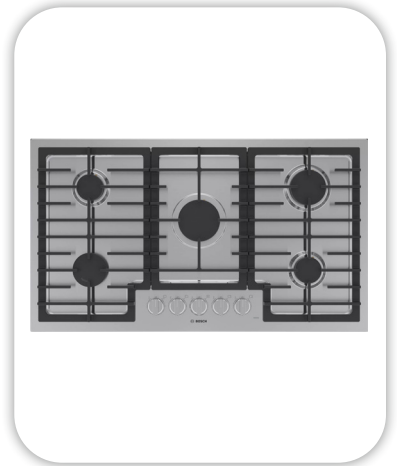

Kitchen Selections

Lighting

Great Room: Capital Lighting / 452191MB
Kitchen Island: Quorum / 823-59

Faucets

Kitchen Sink: Kohler Iron Tones K-5707-0
Kitchen Faucet: Delta Trinsic 9159-BL-DST

Appliances

Cooktop/Rangetop: Bosch 36" Cooktop / NGM5659UC
Oven: Bosch 500 Series Single Oven / HBL5451UC
Microwave: Bosch 30" Microwave / HMB50152UC
Dishwasher: Bosch 100 Series 24" Dishwasher / BSHX5AEM5N