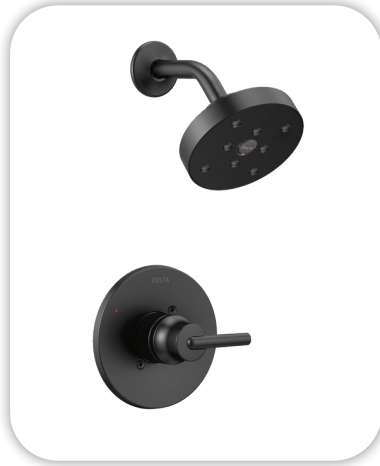

43200 Donato

Kitchen Selections

Lighting

Great Room: Capital Lighting / 445661KB
Kitchen Island: Capital Lighting / 352011AB

Faucets

Kitchen Sink: Kohler Iron Tones K-5707-0
Kitchen Faucet: Delta Trinsic 9159-BL-DST

Bathroom Selections

Lighting

Bathroom: Capital Lighting / 152031AB

Faucets

Bathroom Sinks: Proflo PF1714UAWH
Master Bath Faucets: Delta Trinsic 559HA-BL-DST
Master Bath Shower: Delta Trinsic (M14) T14259-BL
Master Tub: Signature Hardware Hibiscus SHHBFSO6731WH / 66" x 32"
Master Tub Filler: Delta Trinsic T2759-BL