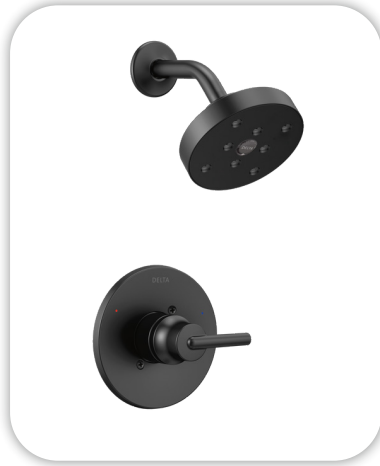

Interior Colors

Designer's Vision Board for AR 17 14

Kitchen Selections

Lighting

Great Room: Capital Lighting / 448691MB
Kitchen Island: Visual Comfort / 6684901-112

Faucets

Kitchen Sink: Signature Hardware Sitka SHSKDM1BZ4
Kitchen Faucet: Delta Essa 9113-BL-DST

Appliances

Cooktop/Rangetop: Bosch Gas Slide in Range / HG18056UC
Microwave: LG Pantry Microwave / LMC1575ST
Dishwasher: Bosch 100 Series 24" Dishwasher / BSHX5AEM5N

Bathroom Selections

Lighting

Bathroom: Capital Lighting / 145821MB-528