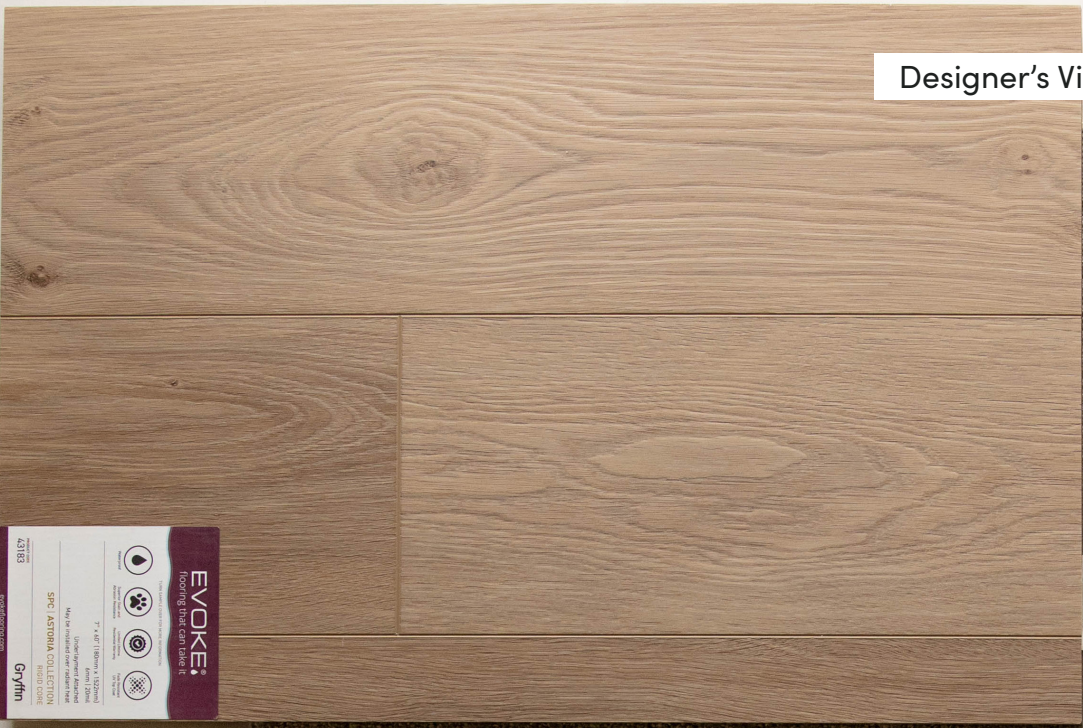


The Albion with Bonus

10305 Loneleaf Dr.
Nampa, ID.

AR 03 18

ALTURAS
HOMES

Colors and Vision Board

Exterior Colors

Interior Colors

Designer's Vision Board for AR 03 18