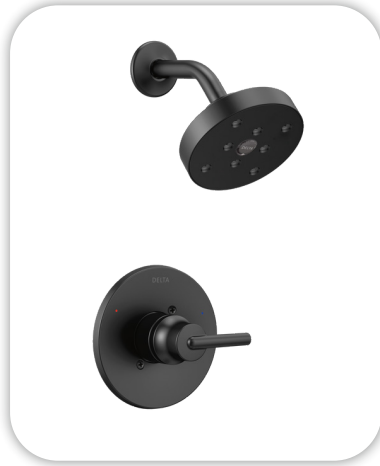

Kitchen Selections

Lighting

Great Room: Capital Lighting / 445961MB
Kitchen Island: Quorum / 89332-69

Faucets

Kitchen Sink: Signature Hardware Sitka SHSKDM1BZ4
Kitchen Faucet: Delta Essa 9113-BL-DST

Appliances

Cooktop/Rangetop: Bosch Gas Slide in Range / HG18056UC
Microwave: Bosch 27" Microwave / HMB57152UC
Dishwasher: Bosch 100 Series 24" Dishwasher / BSHX5AEM5N

Bathroom Selections

Lighting

Bathroom: Kichler / 45973BK

Faucets

Bathroom Sinks: Proflo PF1714UAWH
Master Bath Faucets: Delta Trinsic 2559-BLMPU-DST
Master Bath Shower: Delta Trinsic (M14) T14259-BL
Master Tub: Signature Hardware Hibiscus SHHBFSO6731WH / 66" x 32"
Master Tub Filler: Delta Trinsic T2759-BL