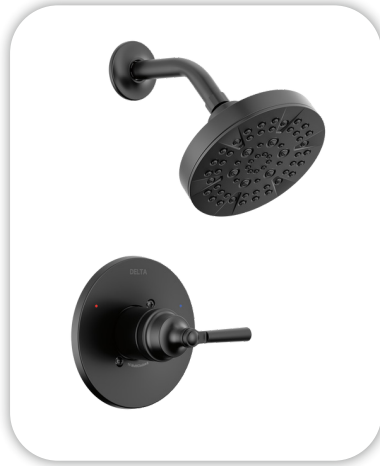

Faucets

Kitchen Sink:

Signature Hardware Sitka SHSKDM1BZ4

Kitchen Faucet:

Delta Essa 9113-BL-DST

Appliances

Cooktop/Rangetop:

Bosch Gas Slide in Range / HG18056UC

Microwave:

LG Pantry Microwave / LMC1575ST

Dishwasher:

Bosch 100 Series 24" Dishwasher / BSHX5AEM5N

Bathroom Selections

Lighting

Bathroom: Signature Hardware / 482674

Faucets