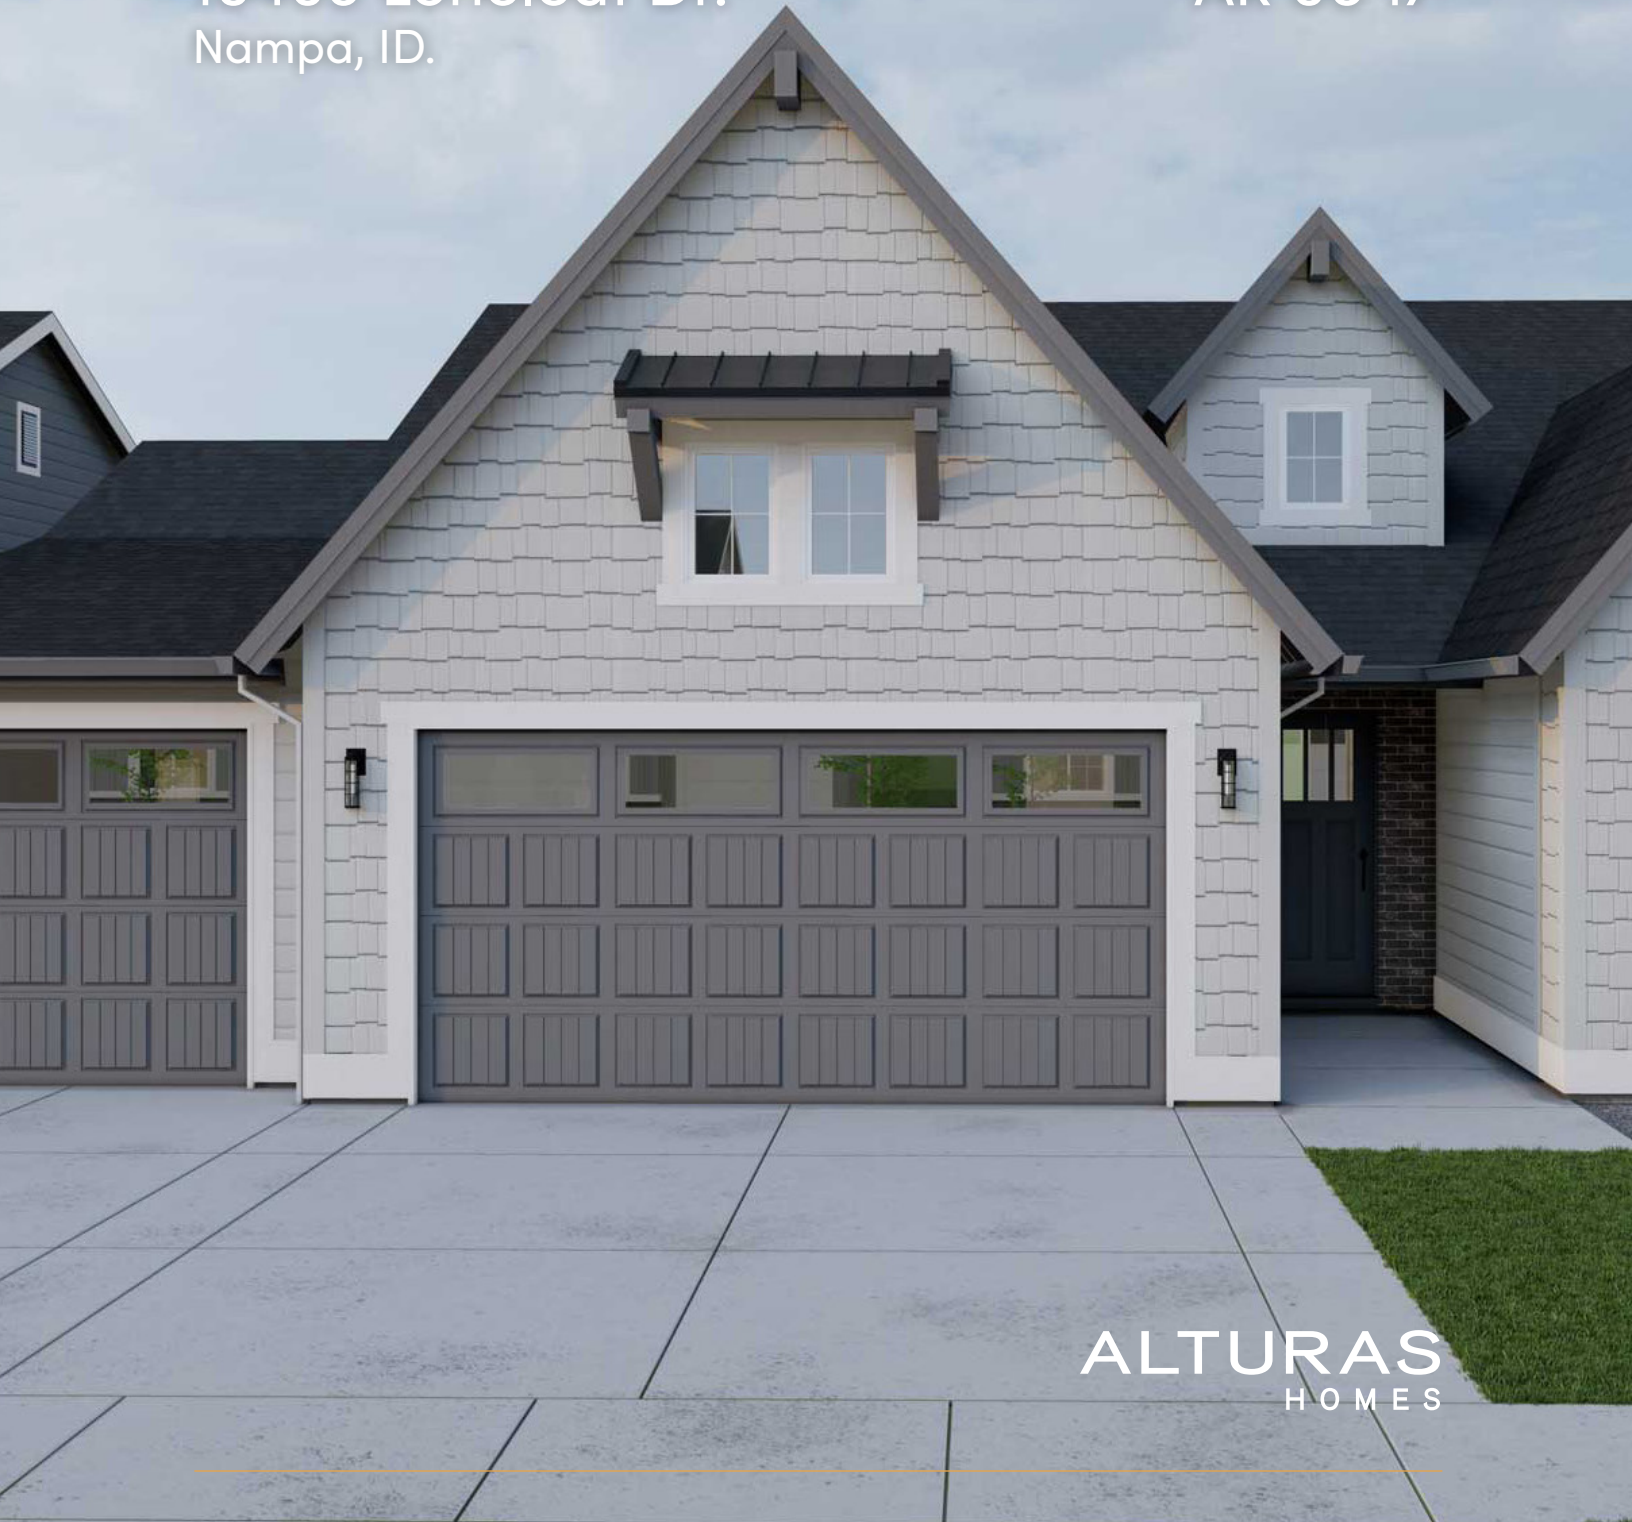

The Chelsea

10409 Loneleaf Dr.
Nampa, ID.

AR 06 17

ALTURAS
HOMES

Colors and Vision Board

Exterior Colors

Interior Colors

Designer's Vision Board for AR 06 17