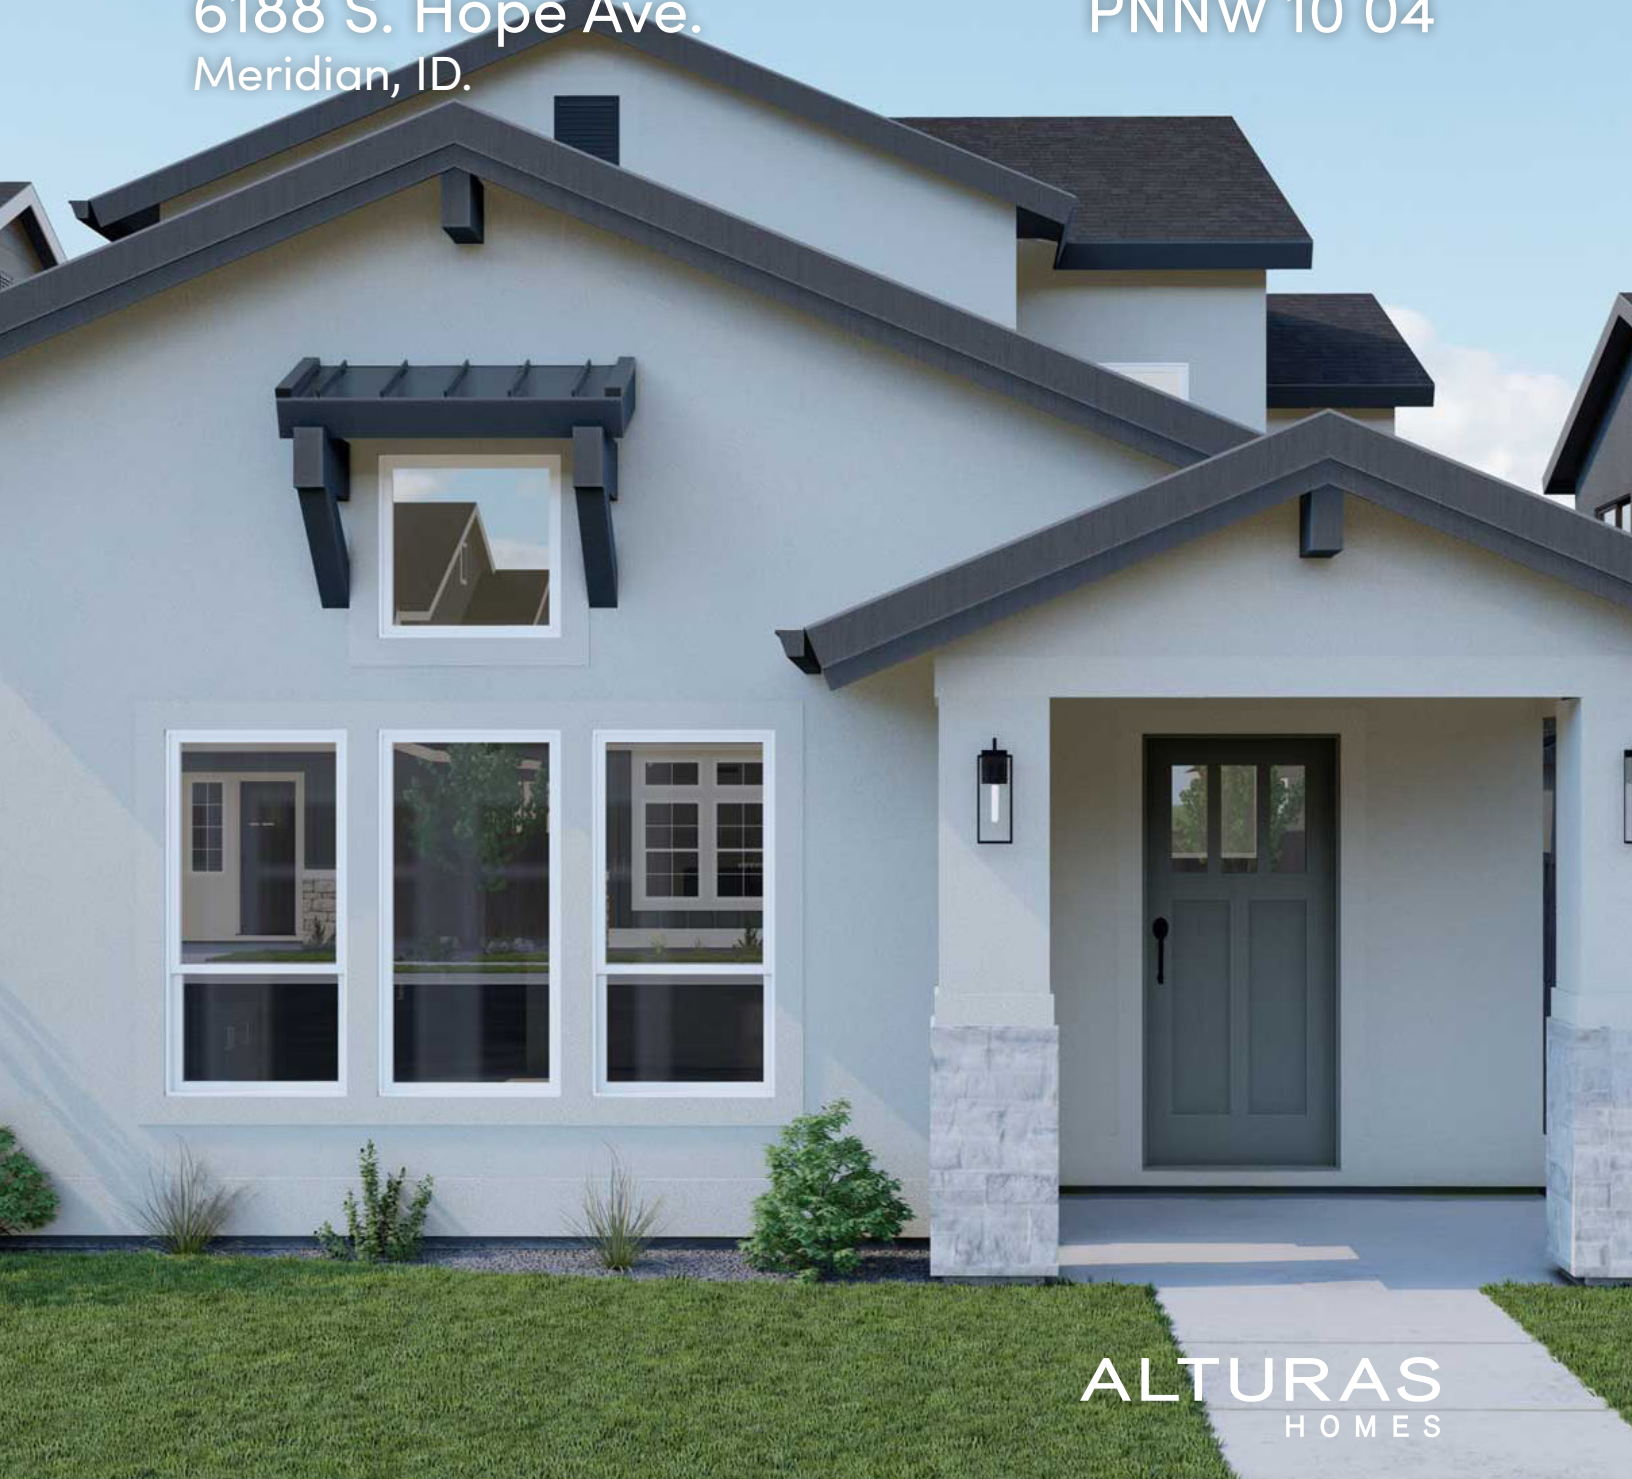

The Carey

6188 S. Hope Ave.
Meridian, ID.

PNNW 10 04

ALTURAS
HOMES

Colors and Vision Board

Exterior Colors

Interior Colors

Designer's Vision Board for PNNW 10 04

43200
ANNOUNCING
DONALD

DELLA TERRA QUARTZ
Concrete Grey

Kitchen Selections

Lighting

Kitchen Island: Visual Comfort / CHC 5475BZ-WG

Faucets

Kitchen Sink: Kohler Iron Tones K-5707-0

Kitchen Faucet: Delta Trinsic 9159-BL-DST