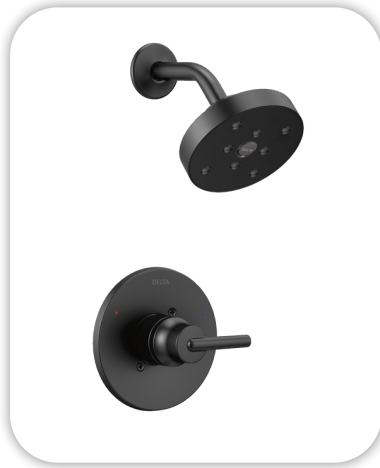

Kitchen Selections

Lighting

Great Room:

Capital Lighting / 445961MB

Kitchen Island:

Generation Lighting / 6585101-112

Faucets

Kitchen Sink:

Kohler Iron Tones K-5707-0

Kitchen Faucet:

Delta Trinsic 9159-BL-DST

Appliances

Cooktop/Rangetop:

Bosch 36" Cooktop / NGM5659UC

Oven:

Bosch 500 Series Single Oven / HBL5451UC

Microwave:

Bosch 30" Microwave / HMB50152UC

Dishwasher:

Bosch 100 Series 24" Dishwasher / BSHX5AEM5N

Bathroom Selections

Lighting

Bathroom: Capital Lighting / 139132MB-496

Faucets