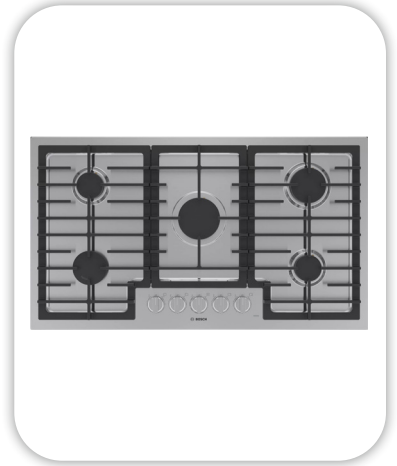

Kitchen Selections

Lighting

Great Room:

Capital Lighting / 445961MB

Kitchen Island:

Generation Lighting / 6585101-112

Faucets

Kitchen Sink:

Kohler Iron Tones K-5707-0

Kitchen Faucet:

Delta Trinsic 9159-BL-DST

Appliances

Cooktop/Rangetop:

Bosch 36" Cooktop / NGM5659UC

Oven:

Bosch 500 Series Single Oven / HBL5451UC