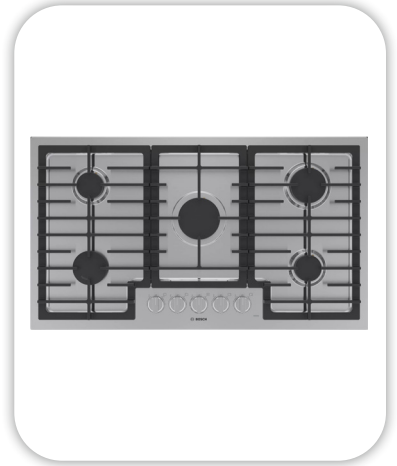

Kitchen Selections

Lighting

Great Room: Capital Lighting / 4918AD
Kitchen Island: Capital Lighting / 350112AW

Faucets

Kitchen Sink: Kohler Iron Tones K-5707-0
Kitchen Faucet: Delta Trinsic 9159-CZ-DST

Appliances

Cooktop/Rangetop: Bosch 36" Cooktop / NGM5659UC
Oven: Bosch 500 Series Single Oven / HBL5451UC
Microwave: Bosch 30" Microwave / HMB50152UC
Dishwasher: Bosch 100 Series 24" Dishwasher / BSHX5AEM5N