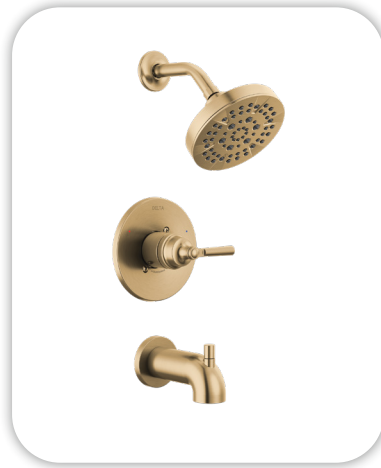

Bathroom Selections

Lighting

Bathroom: Capital Lighting / 150131AW

Faucets

Bathroom Sinks: Proflo PF1713UWH
Master Bath Faucets: Delta Saylor 536-CZMPU-DST
Master Bath Shower: Delta Saylor (M14) T14435-CZ
Master Tub: Signature Hardware SHSKS6032WH / 60" x 32"
Master Tub Filler: Delta Saylor T2736-CZ