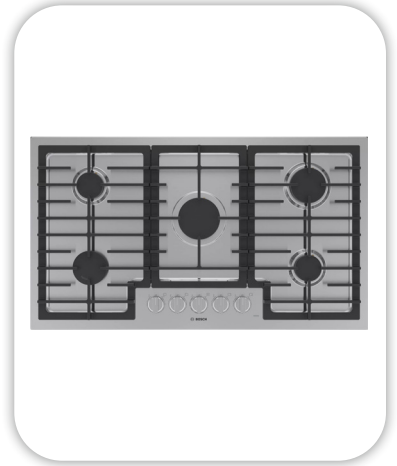

The Chelsea

7129 S. Zenith Ave.
Meridian, ID.

PNSE02 28 11

ALTURAS
HOMES

Colors and Vision Board

Exterior Colors

Interior Colors

Designer's Vision Board for PNSE02 28 11

43233 Lexi

Kitchen Selections

Lighting

Dining: Hinkley / 45046HB
Kitchen Island: Hinkley / 46897HB

Faucets

Kitchen Sink: Kohler Iron Tones K-6625-0
Kitchen Faucet: Delta Trinsic 9159-CZ-DST

Appliances

Cooktop/Rangetop: Bosch 36" Cooktop / NGM5659UC
Oven: Bosch 500 Series Single Oven / HBL5451UC
Microwave: Bosch 30" Microwave / HMB50152UC
Dishwasher: Bosch 100 Series 24" Dishwasher / BSHX5AEM5N