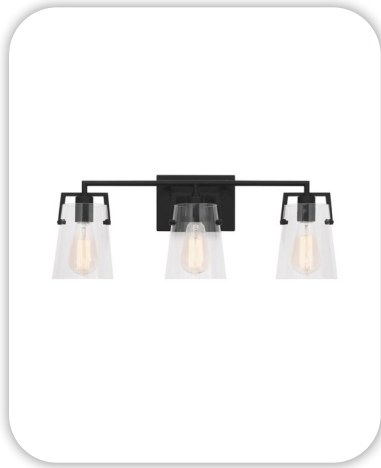

Bathroom Selections

Lighting

Bathroom: Visual Comfort / DJV1033MBK

Faucets

Bathroom Sinks: Proflo PF1714UAWH
Master Bath Faucets: Delta Trinsic 559LF-BL-LPU
Master Bath Shower: Delta Trinsic T14259-BL
Master Tub: Signature Hardware Hibiscus SHHBFSOT5930AWH / 60" x 32"
Master Tub Filler: Delta Trinsic T2759-BL