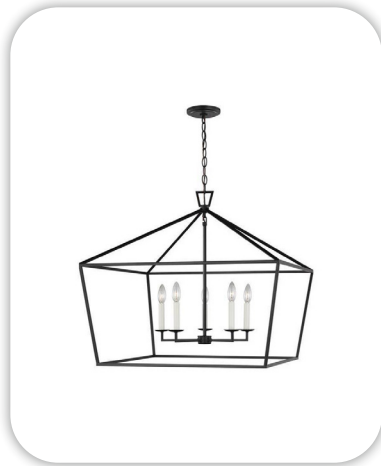

Kitchen Selections

Lighting

Great Room:

Visual Comfort / 5692605EN-112

Kitchen Island:

Innovations lighting / 411-1SL-BK+G411-14CL

Faucets

Kitchen Sink:

Kohler Iron Tones K-5707-0

Kitchen Faucet:

Delta Trinsic 9159-BL-DST

Appliances

Cooktop/Rangetop:

Bosch 36" Cooktop / NGM5656UC

Oven:

Bosch 500 Series Single Oven / HBL5451UC

Microwave:

Bosch 30" Microwave / HMB50152UC

Dishwasher:

Bosch 100 Series 24" Dishwasher / BSHX5AEM5N