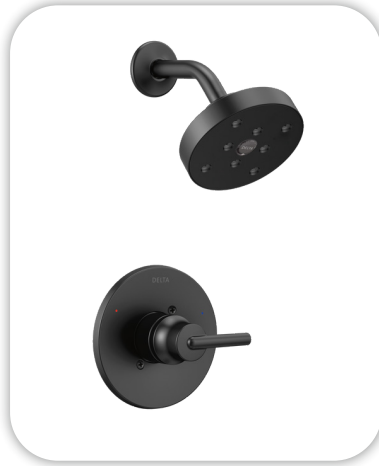

Bathroom Selections

Lighting

Bathroom: Capital Lighting / 144931BI-527

Faucets

Bathroom Sinks: Proflo PF1713UWH
Master Bath Faucets: Delta Trinsic 2559-BLMPU-DST
Master Bath Shower: Delta Trinsic (M14) T14259-BL
Master Tub: Signature Hardware SHSKS6032WH / 60" x 32"
Master Tub Filler: Delta Trinsic T2759-BL