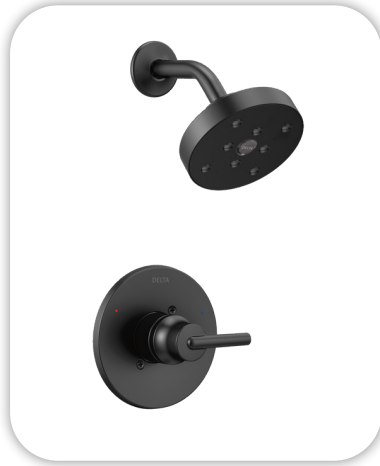

Bathroom Selections

Lighting

Bathroom: Capital Lighting / 145821MB-528

Faucets

Bathroom Sinks: Proflo PF1714UAWH
Master Bath Faucets: Delta Trinsic 2559-BLMPU-DST
Master Bath Shower: Delta Trinsic (M14) T14259-BL
Master Tub: Signature Hardware SHSKS6032WH / 60" x 32"
Master Tub Filler: Delta Trinsic T2759-BL