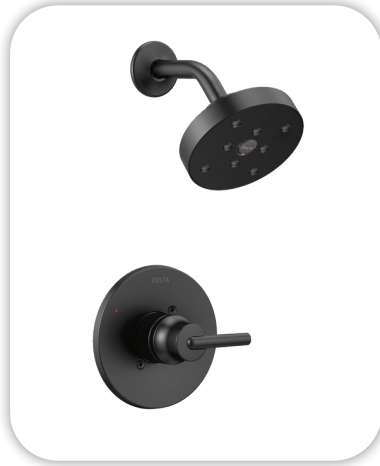

Bathroom Selections

Lighting

Bathroom: Hinkley / 5173BK-CM

Faucets

Bathroom Sinks: Proflo PF1714UAWH
Master Bath Faucets: Delta Trinsic 2559-BLMPU-DST
Master Bath Shower: Delta Trinsic (M14) T14259-BL
Master Tub: Signature Hardware Hibiscus SHHBFSO6731WH / 66" x 32"
Master Tub Filler: Delta Trinsic T2759-BL